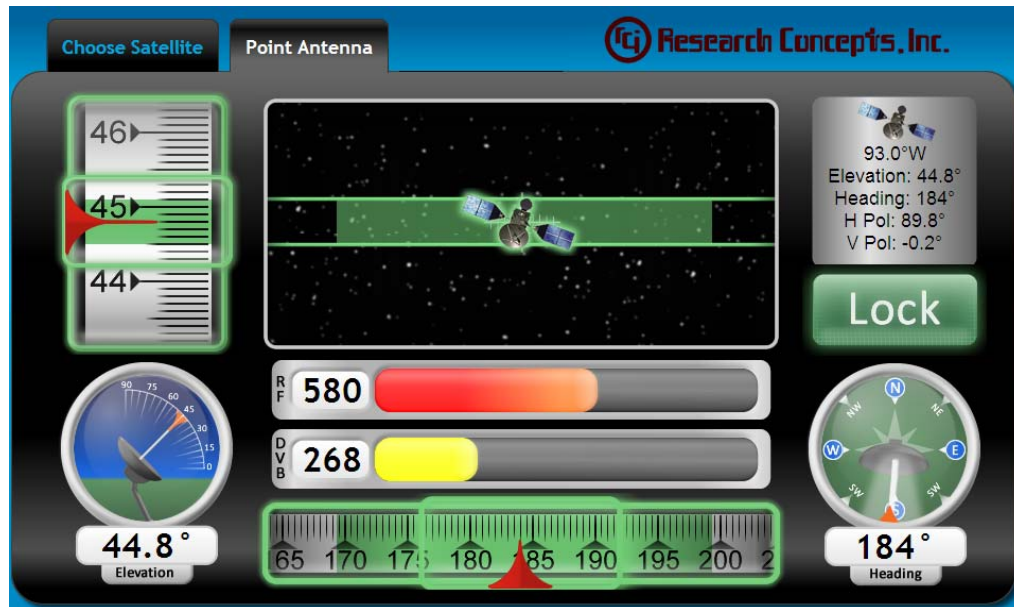

RC300

The Flyaway Companion

The days of endlessly searching the sky with your flyaway antenna are over. The RC300 Flyaway Companion from Research Concepts, Inc. brings all the power of RCI Auto Acquisition solutions to the non-motorized antenna.

FEATURES

- Calculates Satellite pointing angle from anywhere
- Positively Identify Satellites from the DVB-S Signature
- Measures both Broadband RF Power and DVB Carrier level
- Realtime Antenna Heading and Elevation Angles with active indicators to target
- Intuitive Graphical User Interface, no training Required
- Convenient Display, any Web Browser
- Updatable Satellite database
- Connects inline with iDirect modems (optional)
- Optionally powers the LNB, no other equipment required to position the antenna on the satellite
- Optional SatScan Feature creates its own Satellite Signatures
- Operating Status information displayed through simple front panel LEDs
- Easily moveable from Antenna to Antenna to service a fleet of portable terminals.
- Size: 10 x 7 x 3 ½ inches 2 lbs
- Power: 90 – 264VAC 50-60 Hz with external power supply (provided); 1 Amp, also operable from 24VDC