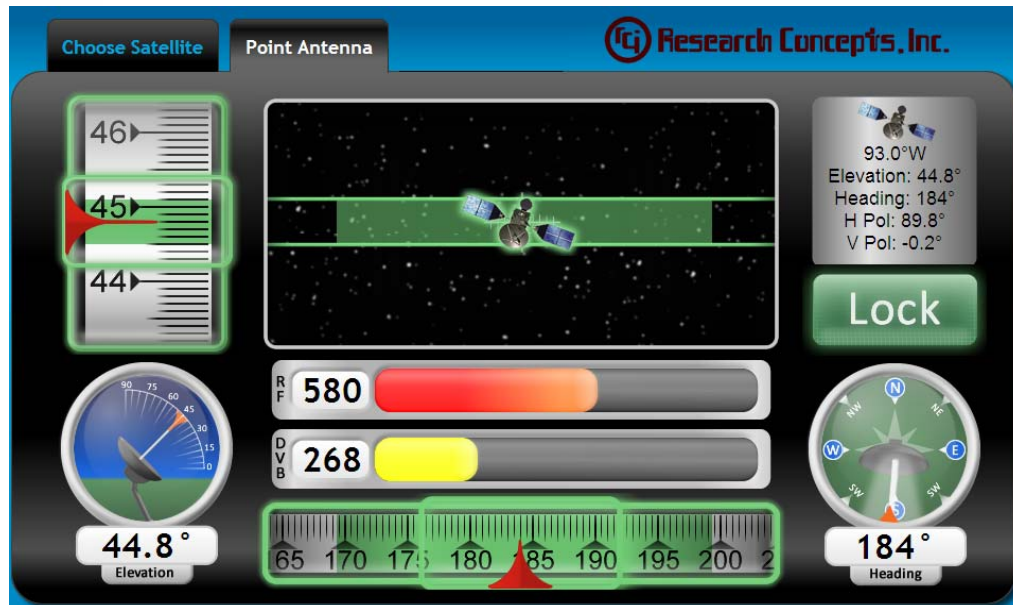

## The Flyaway Companion

Satellite Acquisition Tool for non-motorized Antennas

The days of endlessly searching the sky with your flyaway antenna are over. The RC300 Flyaway Companion from Research Concepts, Inc. brings all the power of RCI Auto Acquisition solutions to the non-motorized antenna.

### FEATURES

- Calculates Satellite pointing angle from anywhere
- Positively Identify Satellites from the DVB Satellite Signature
- Measures both Broadband RF Power and DVB Carrier level
- Realtime Antenna Heading and Elevation Angles with active indicators to target
- Intuitive Graphical User Interface, no training Required
- Convenient Display, any Web Browser
- Updatable Satellite database
- Connects inline with iDirect modems (optional)
- Optionally powers the LNB, no other equipment required to position the antenna on the satellite
- Optional SatScan Feature creates its own Satellite Signatures
- Operating Status information displayed through simple front panel LEDs
- Easily moveable from Antenna to Antenna to service a fleet of portable terminals.
- Size: 10 x 7 x 3 ½ inches 2 lbs
- Power: 90 – 264VAC 50-60 Hz; 1 Amp, also operable from 24VDC