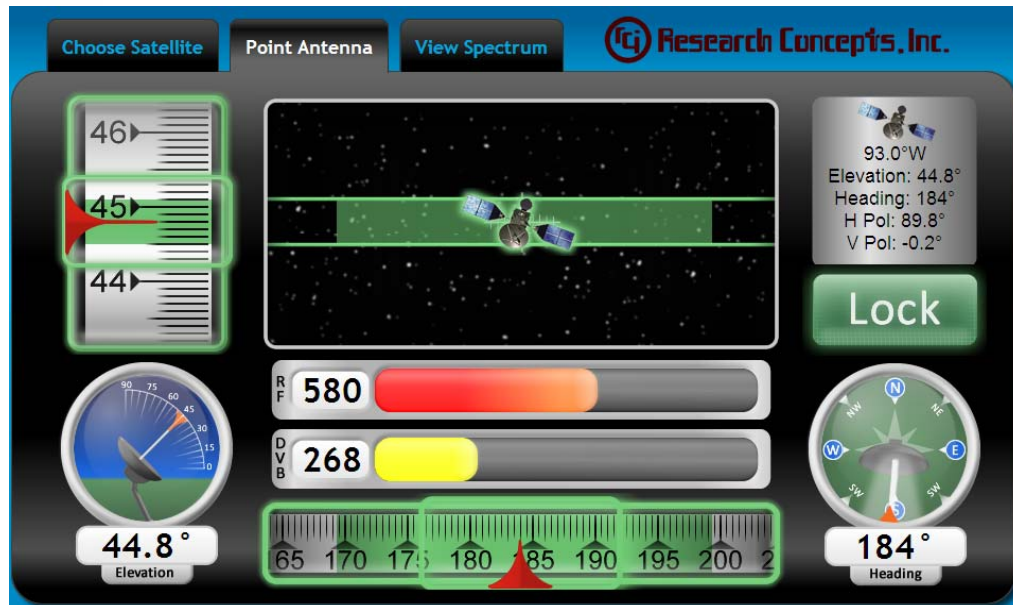

RC300

The Flyaway Companion
Satellite Acquisition Tool for non-motorized Antennas

The days of endlessly searching the sky with your flyaway antenna are over. The RC300 Flyaway Companion from Research Concepts, Inc. brings all the power of RCI Auto Acquisition solutions to the non-motorized antenna.

FEATURES

- Calculates Satellite pointing angle from anywhere
- Positively Identify Satellites from the DVB Satellite Signature
- Measures both Broadband RF Power and DVB Carrier level
- Realtime Antenna Heading and Elevation Angles with active indicators to target
- Intuitive Graphical User Interface, no training required
- Convenient Display, any Web Browser
- Updatable Satellite database
- Self powers the LNB, no other equipment required to position the antenna on the satellite
- SatScan Feature creates its own Satellite Signatures
- Operating Status information displayed through simple front panel LEDs
- Easily moveable from Antenna to Antenna to service a fleet of portable terminals.
- Size: 10 x 7 x 3 ½ inches
- Weight: 2 lbs.
- Power: 90 – 264VAC 50-60 Hz; 1 Amp, also operable from 24VDC